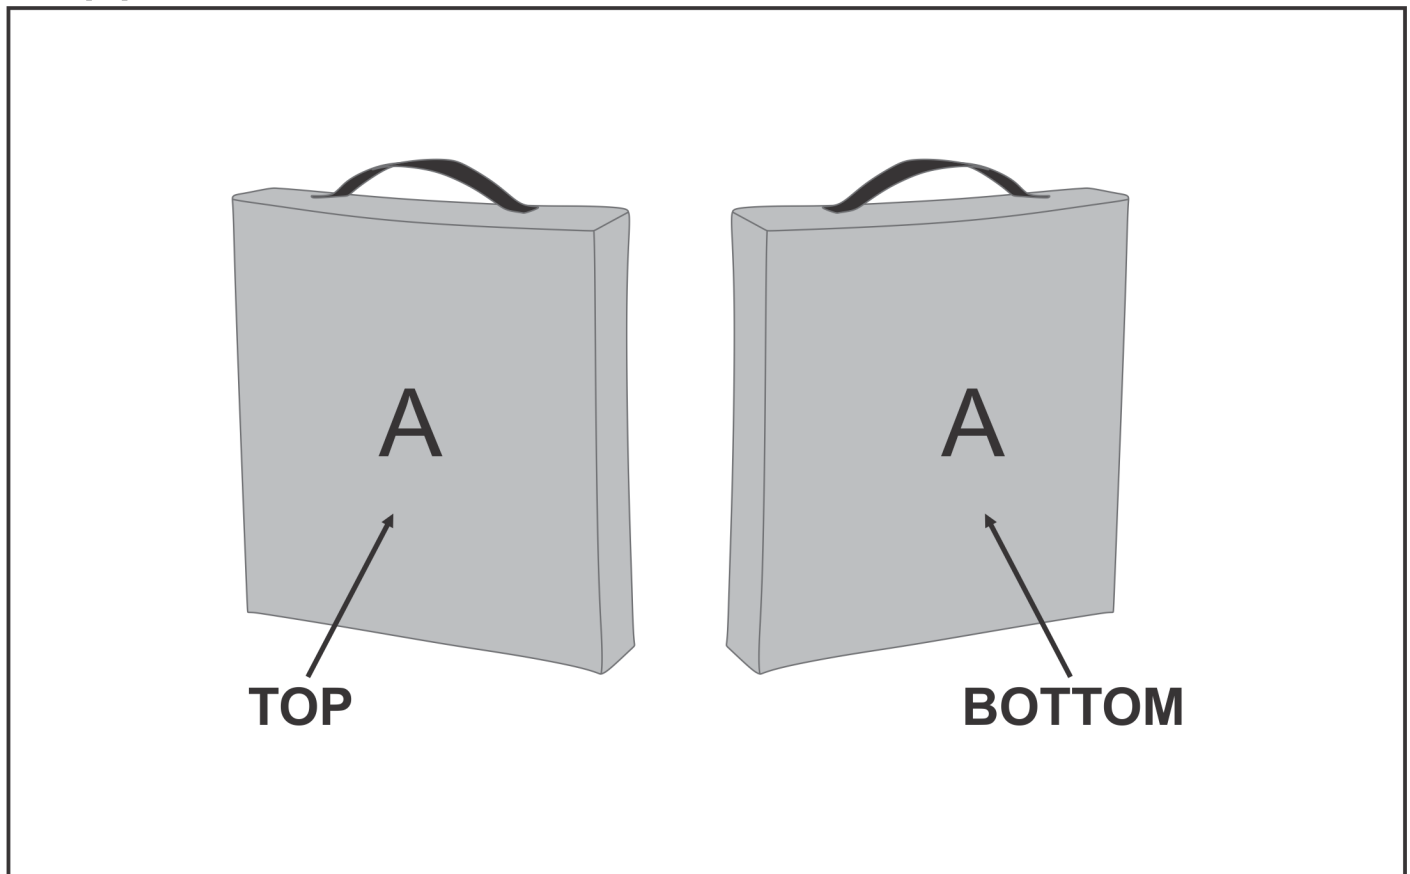

OC-HP-1-G

Hoppla Loftus Stadium Cushion

Need to know:

- Includes 1-Position Sublimation (setup fees apply)
- **Please Note: We cannot guarantee 100% logo Alignment on all Brandable Panels.**

Branding Options:

Position A

1. Custom Sublimation A (CPSUB-A)
Full Colour
Size: 974mm wide x 526mm high